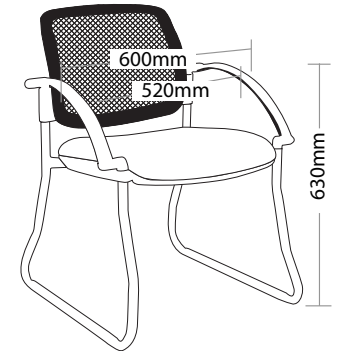

MM1-B

MM1-C

MM1-BC

R4 HOSPITALITY SEATING

MAXI SLED

FEATURES

- » Available with or without arms
- » Available in beam seating
- » Optional black or chrome finish
- » Optional upholstered or mesh back
- » Stackable except with arms (Limit of 3)
- » Plastic under pan
- » Plastic outer back (upholstered back only)
- » Sled base frame
- » Available in local fabrics
- » Back mesh available in Jazz mesh
- » Optional frame or base colour (please allow 5 more days)
- » AFRDI approved to level 6
- » Suitable for indoor use only
- » 5 year warranty
- » Weight limit is 120kg

INDOOR USE ONLY

✗ Do not use as a step ladder

M4

M4-A

MM4

MM4-A

MAXI SLED

HOSPITALITY SEATING