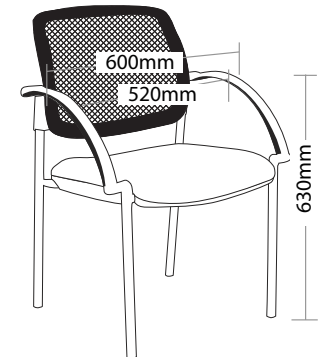

R4 HOSPITALITY SEATING

MAXI 4 LEGS

FEATURES

- » Available with or without arms
- » Available in beam seating
- » Optional black or chrome finish
- » Optional upholstered or mesh back
- » Plastic under pan
- » Plastic outer back (upholstered back only)
- » 4 legs frame
- » Available in local fabrics
- » Back mesh available in Jazz mesh
- » Optional frame or base colour (please allow 5 more days)
- » AFRDI approved to level 6
- » Suitable for indoor use only
- » 5 year warranty
- » Weight limit is 120kg

INDOOR USE ONLY

✗ Do not use as a step ladder

PLASTIC OUTER BACK

PLASTIC UNDER PAN

4 LEGS FRAME

Keep a permanent contact between base of chair and floor

M1

M1-B

MM1

MM1-B

MAXI 4 LEGS HOSPITALITY SEATING

M1

M1-B

M1-C

M1-BC

MM1

MM1-B

MM1-C

MM1-BC

R4 HOSPITALITY SEATING

MAXI SLED

FEATURES

- » Available with or without arms
- » Available in beam seating
- » Optional black or chrome finish
- » Optional upholstered or mesh back
- » Stackable except with arms (Limit of 3)
- » Plastic under pan
- » Plastic outer back (upholstered back only)
- » Sled base frame
- » Available in local fabrics
- » Back mesh available in Jazz mesh
- » Optional frame or base colour (please allow 5 more days)
- » AFRDI approved to level 6
- » Suitable for indoor use only
- » 5 year warranty
- » Weight limit is 120kg