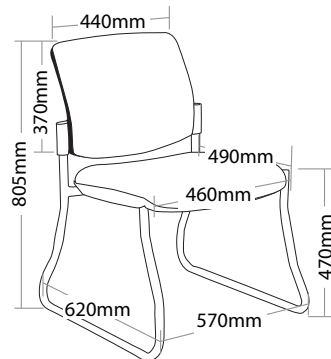

R4 HOSPITALITY SEATING

MAXI 4 LEGS

FEATURES

- » Available with or without arms
- » Available in beam seating
- » Optional black or chrome finish
- » Optional upholstered or mesh back
- » Plastic under pan
- » Plastic outer back (upholstered back only)
- » 4 legs frame
- » Available in local fabrics
- » Back mesh available in Jazz mesh
- » Optional frame or base colour (please allow 5 more days)
- » AFRDI approved to level 6
- » Suitable for indoor use only
- » 5 year warranty
- » Weight limit is 120kg

MM1

MM1-B

MAXI 4 LEGS HOSPITALITY SEATING

M1

M1-B

M1-C

M1-BC

MM1

MM1-B

MM1-C

MM1-BC

R4 HOSPITALITY SEATING

MAXI SLED

FEATURES

- » Available with or without arms
- » Available in beam seating
- » Optional black or chrome finish
- » Optional upholstered or mesh back
- » Stackable except with arms (Limit of 3)
- » Plastic under pan
- » Plastic outer back (upholstered back only)
- » Sled base frame
- » Available in local fabrics
- » Back mesh available in Jazz mesh
- » Optional frame or base colour (please allow 5 more days)
- » AFRDI approved to level 6
- » Suitable for indoor use only
- » 5 year warranty
- » Weight limit is 120kg

INDOOR USE ONLY

✗ Do not use as a step ladder

M4

M4-A

MM4

MM4-A

MAXI SLED

HOSPITALITY SEATING