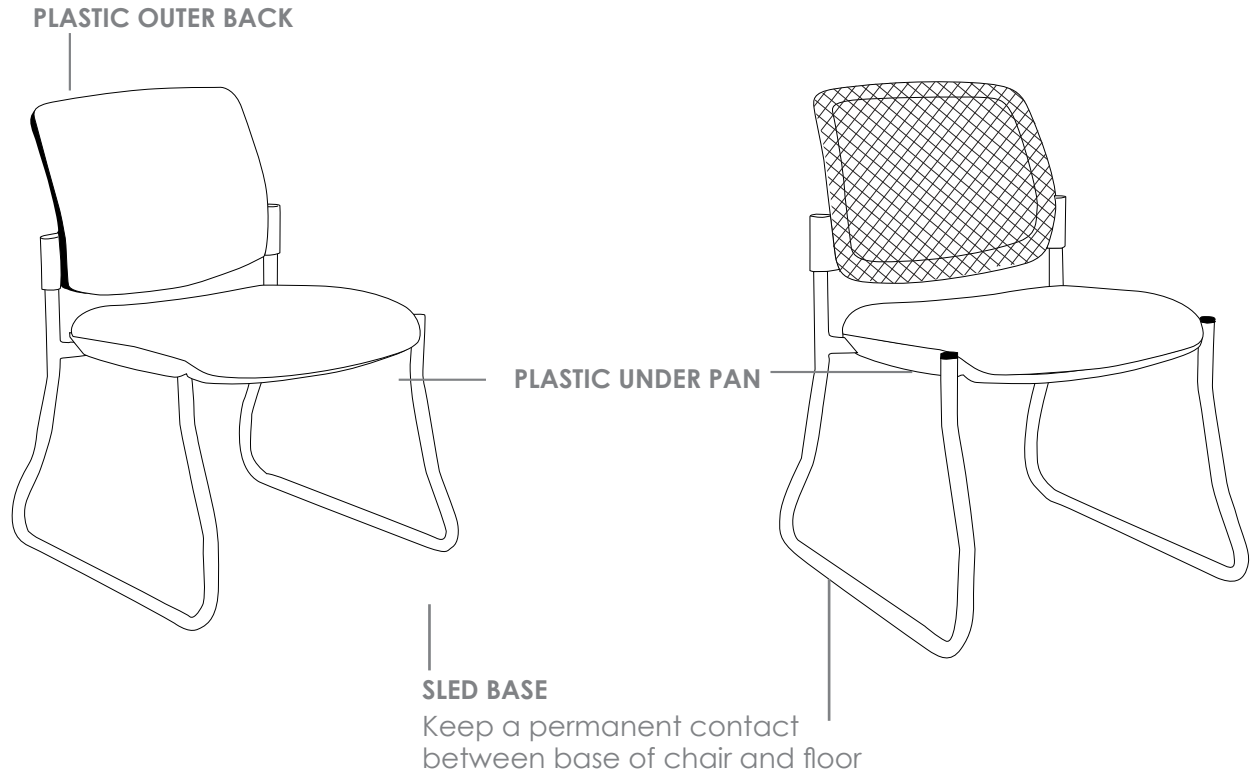

MM1-B

MM1-C

MM1-BC

R4 HOSPITALITY SEATING

MAXI SLED

FEATURES

- » Available with or without arms
- » Available in beam seating
- » Optional black or chrome finish
- » Optional upholstered or mesh back
- » Stackable except with arms (Limit of 3)
- » Plastic under pan
- » Plastic outer back (upholstered back only)
- » Sled base frame
- » Available in local fabrics
- » Back mesh available in Jazz mesh
- » Optional frame or base colour (please allow 5 more days)
- » AFRDI approved to level 6
- » Suitable for indoor use only
- » 5 year warranty
- » Weight limit is 120kg

INDOOR USE ONLY

✗ Do not use as a step ladder

M4

M4-A

MM4

MM4-A

MAXI SLED

HOSPITALITY SEATING