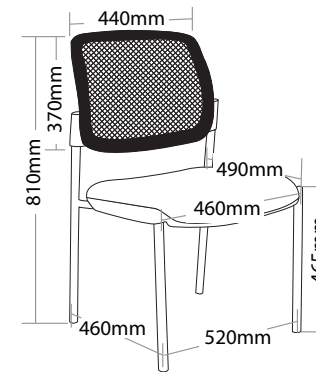

R4 HOSPITALITY SEATING

MAXI 4 LEGS

FEATURES

- » Available with or without arms
- » Available in beam seating
- » Optional black or chrome finish
- » Optional upholstered or mesh back
- » Plastic under pan
- » Plastic outer back (upholstered back only)
- » 4 legs frame
- » Available in local fabrics
- » Back mesh available in Jazz mesh
- » Optional frame or base colour (please allow 5 more days)
- » AFRDI approved to level 6
- » Suitable for indoor use only
- » 5 year warranty
- » Weight limit is 120kg

INDOOR USE ONLY

✗ Do not use as a step ladder

PLASTIC OUTER BACK

PLASTIC UNDER PAN

4 LEGS FRAME

Keep a permanent contact between base of chair and floor

M1

M1-B

MM1

MM1-B

MAXI 4 LEGS HOSPITALITY SEATING

M1

M1-B

M1-C

M1-BC

MM1

MM1-B

MM1-C

MM1-BC

R4 HOSPITALITY SEATING

MAXI SLED

FEATURES

- » Available with or without arms
- » Available in beam seating
- » Optional black or chrome finish
- » Optional upholstered or mesh back
- » Stackable except with arms (Limit of 3)
- » Plastic under pan
- » Plastic outer back (upholstered back only)
- » Sled base frame
- » Available in local fabrics
- » Back mesh available in Jazz mesh
- » Optional frame or base colour (please allow 5 more days)
- » AFRDI approved to level 6
- » Suitable for indoor use only
- » 5 year warranty
- » Weight limit is 120kg