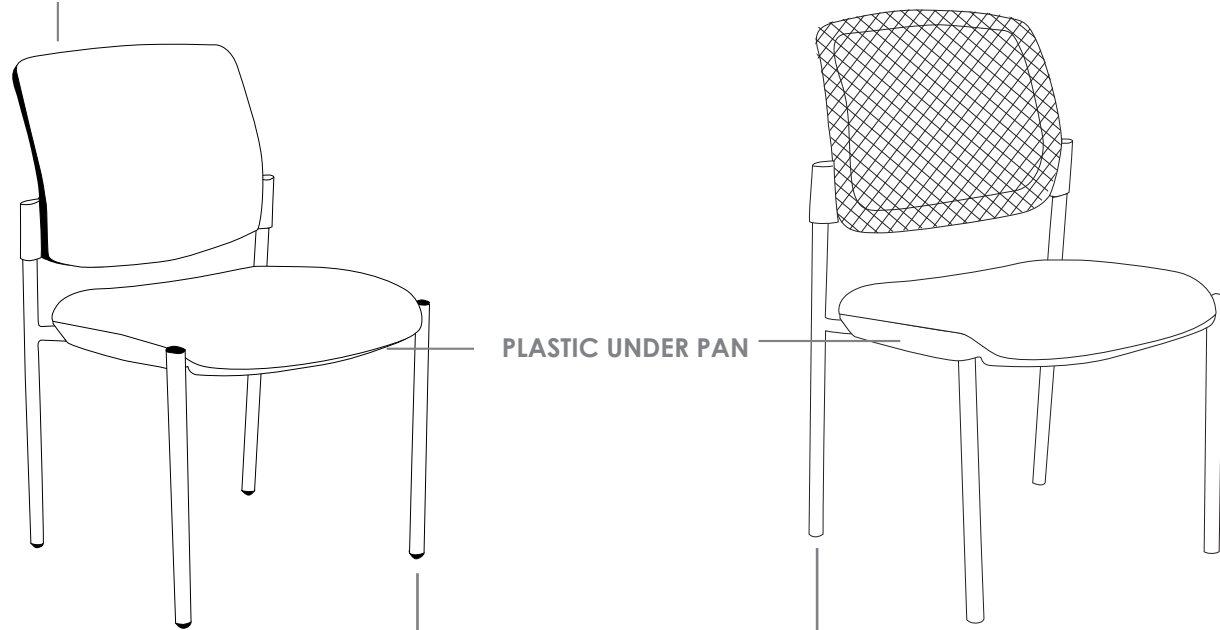

R4 HOSPITALITY SEATING

MAXI 4 LEGS

FEATURES

- » Available with or without arms
- » Available in beam seating
- » Optional black or chrome finish
- » Optional upholstered or mesh back
- » Plastic under pan
- » Plastic outer back (upholstered back only)
- » 4 legs frame
- » Available in local fabrics
- » Back mesh available in Jazz mesh
- » Optional frame or base colour (please allow 5 more days)
- » AFRDI approved to level 6
- » Suitable for indoor use only
- » 5 year warranty
- » Weight limit is 120kg

INDOOR USE ONLY

✗ Do not use as a step ladder

PLASTIC OUTER BACK

PLASTIC UNDER PAN

4 LEGS FRAME

Keep a permanent contact between base of chair and floor

M1

M1-B

MM1-B

MM1-C

MM1-BC

R4 HOSPITALITY SEATING

MAXI SLED

FEATURES

- » Available with or without arms
- » Available in beam seating
- » Optional black or chrome finish
- » Optional upholstered or mesh back
- » Stackable except with arms (Limit of 3)
- » Plastic under pan
- » Plastic outer back (upholstered back only)
- » Sled base frame
- » Available in local fabrics
- » Back mesh available in Jazz mesh
- » Optional frame or base colour (please allow 5 more days)
- » AFRDI approved to level 6
- » Suitable for indoor use only
- » 5 year warranty
- » Weight limit is 120kg