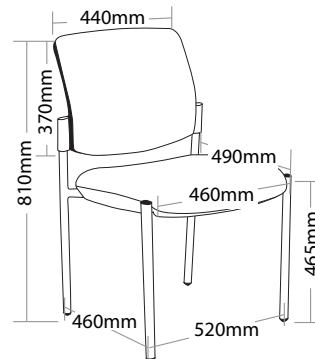

R4 HOSPITALITY SEATING

MAXI 4 LEGS

FEATURES

- » Available with or without arms
- » Available in beam seating
- » Optional black or chrome finish
- » Optional upholstered or mesh back
- » Plastic under pan
- » Plastic outer back (upholstered back only)
- » 4 legs frame
- » Available in local fabrics
- » Back mesh available in Jazz mesh
- » Optional frame or base colour (please allow 5 more days)
- » AFRDI approved to level 6
- » Suitable for indoor use only
- » 5 year warranty
- » Weight limit is 120kg

INDOOR USE ONLY

✗ Do not use as a step ladder

PLASTIC OUTER BACK

PLASTIC UNDER PAN

4 LEGS FRAME

Keep a permanent contact between base of chair and floor

M1

M1-B

MM1

MM1-B

MAXI 4 LEGS HOSPITALITY SEATING

M1

M1-B

M1-C

M1-BC

MM1

MM1-B

MM1-C

MM1-BC

R4 HOSPITALITY SEATING

MAXI SLED

FEATURES

- » Available with or without arms
- » Available in beam seating
- » Optional black or chrome finish
- » Optional upholstered or mesh back
- » Stackable except with arms (Limit of 3)
- » Plastic under pan
- » Plastic outer back (upholstered back only)
- » Sled base frame
- » Available in local fabrics
- » Back mesh available in Jazz mesh
- » Optional frame or base colour (please allow 5 more days)
- » AFRDI approved to level 6
- » Suitable for indoor use only
- » 5 year warranty
- » Weight limit is 120kg