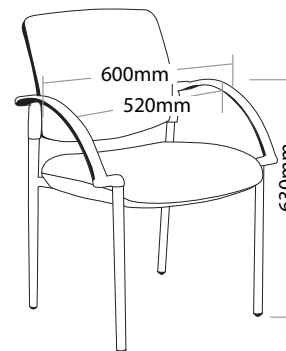

R4 HOSPITALITY SEATING

MAXI 4 LEGS

FEATURES

- » Available with or without arms
- » Available in beam seating
- » Optional black or chrome finish
- » Optional upholstered or mesh back
- » Plastic under pan
- » Plastic outer back (upholstered back only)
- » 4 legs frame
- » Available in local fabrics
- » Back mesh available in Jazz mesh
- » Optional frame or base colour (please allow 5 more days)
- » AFRDI approved to level 6
- » Suitable for indoor use only
- » 5 year warranty
- » Weight limit is 120kg

INDOOR USE ONLY

✗ Do not use as a step ladder

PLASTIC OUTER BACK

PLASTIC UNDER PAN

4 LEGS FRAME

Keep a permanent contact between base of chair and floor

M1

M1-B

MM1

MM1-B

MAXI 4 LEGS HOSPITALITY SEATING

M1

M1-B

M1-C

M1-BC

MM1

MM1-B

MM1-C

MM1-BC

R4 HOSPITALITY SEATING

MAXI SLED

FEATURES

- » Available with or without arms
- » Available in beam seating
- » Optional black or chrome finish
- » Optional upholstered or mesh back
- » Stackable except with arms (Limit of 3)
- » Plastic under pan
- » Plastic outer back (upholstered back only)
- » Sled base frame
- » Available in local fabrics
- » Back mesh available in Jazz mesh
- » Optional frame or base colour (please allow 5 more days)
- » AFRDI approved to level 6
- » Suitable for indoor use only
- » 5 year warranty
- » Weight limit is 120kg