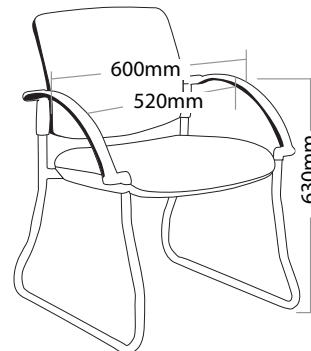

MM1

MM1-B

MAXI 4 LEGS HOSPITALITY SEATING

M1

M1-B

M1-C

M1-BC

MM1

MM1-B

MM1-C

MM1-BC

R4 HOSPITALITY SEATING

MAXI SLED

FEATURES

- » Available with or without arms
- » Available in beam seating
- » Optional black or chrome finish
- » Optional upholstered or mesh back
- » Stackable except with arms (Limit of 3)
- » Plastic under pan
- » Plastic outer back (upholstered back only)
- » Sled base frame
- » Available in local fabrics
- » Back mesh available in Jazz mesh
- » Optional frame or base colour (please allow 5 more days)
- » AFRDI approved to level 6
- » Suitable for indoor use only
- » 5 year warranty
- » Weight limit is 120kg

INDOOR USE ONLY

✗ Do not use as a step ladder

M4

M4-A

MM4

MM4-A

MAXI SLED

HOSPITALITY SEATING